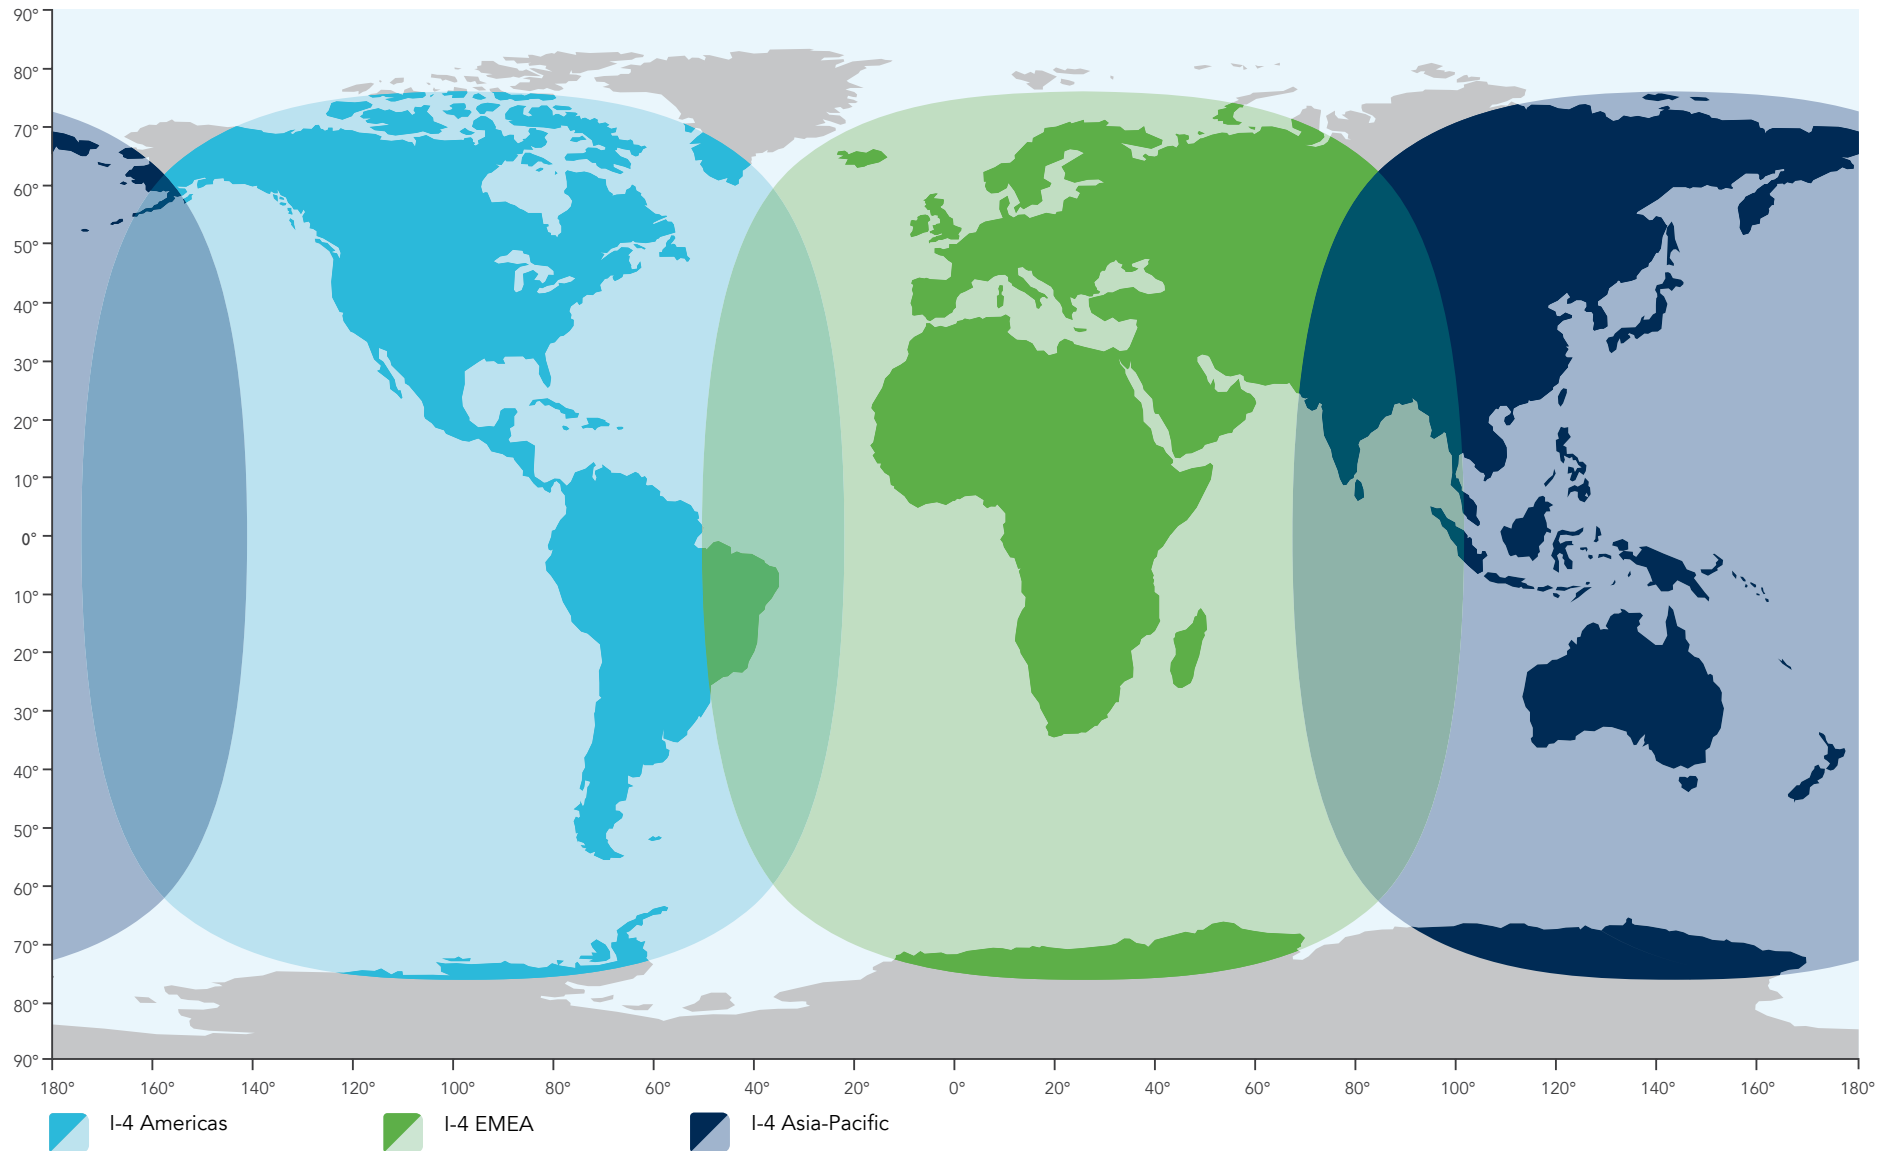

# SwiftBroadband coverage post satellite repositioning

This map depicts Inmarsat's expectations of coverage post repositioning of its I-4 satellites. This map does not represent a guarantee of service. The availability of service at the edge of coverage areas fluctuates depending on various conditions.