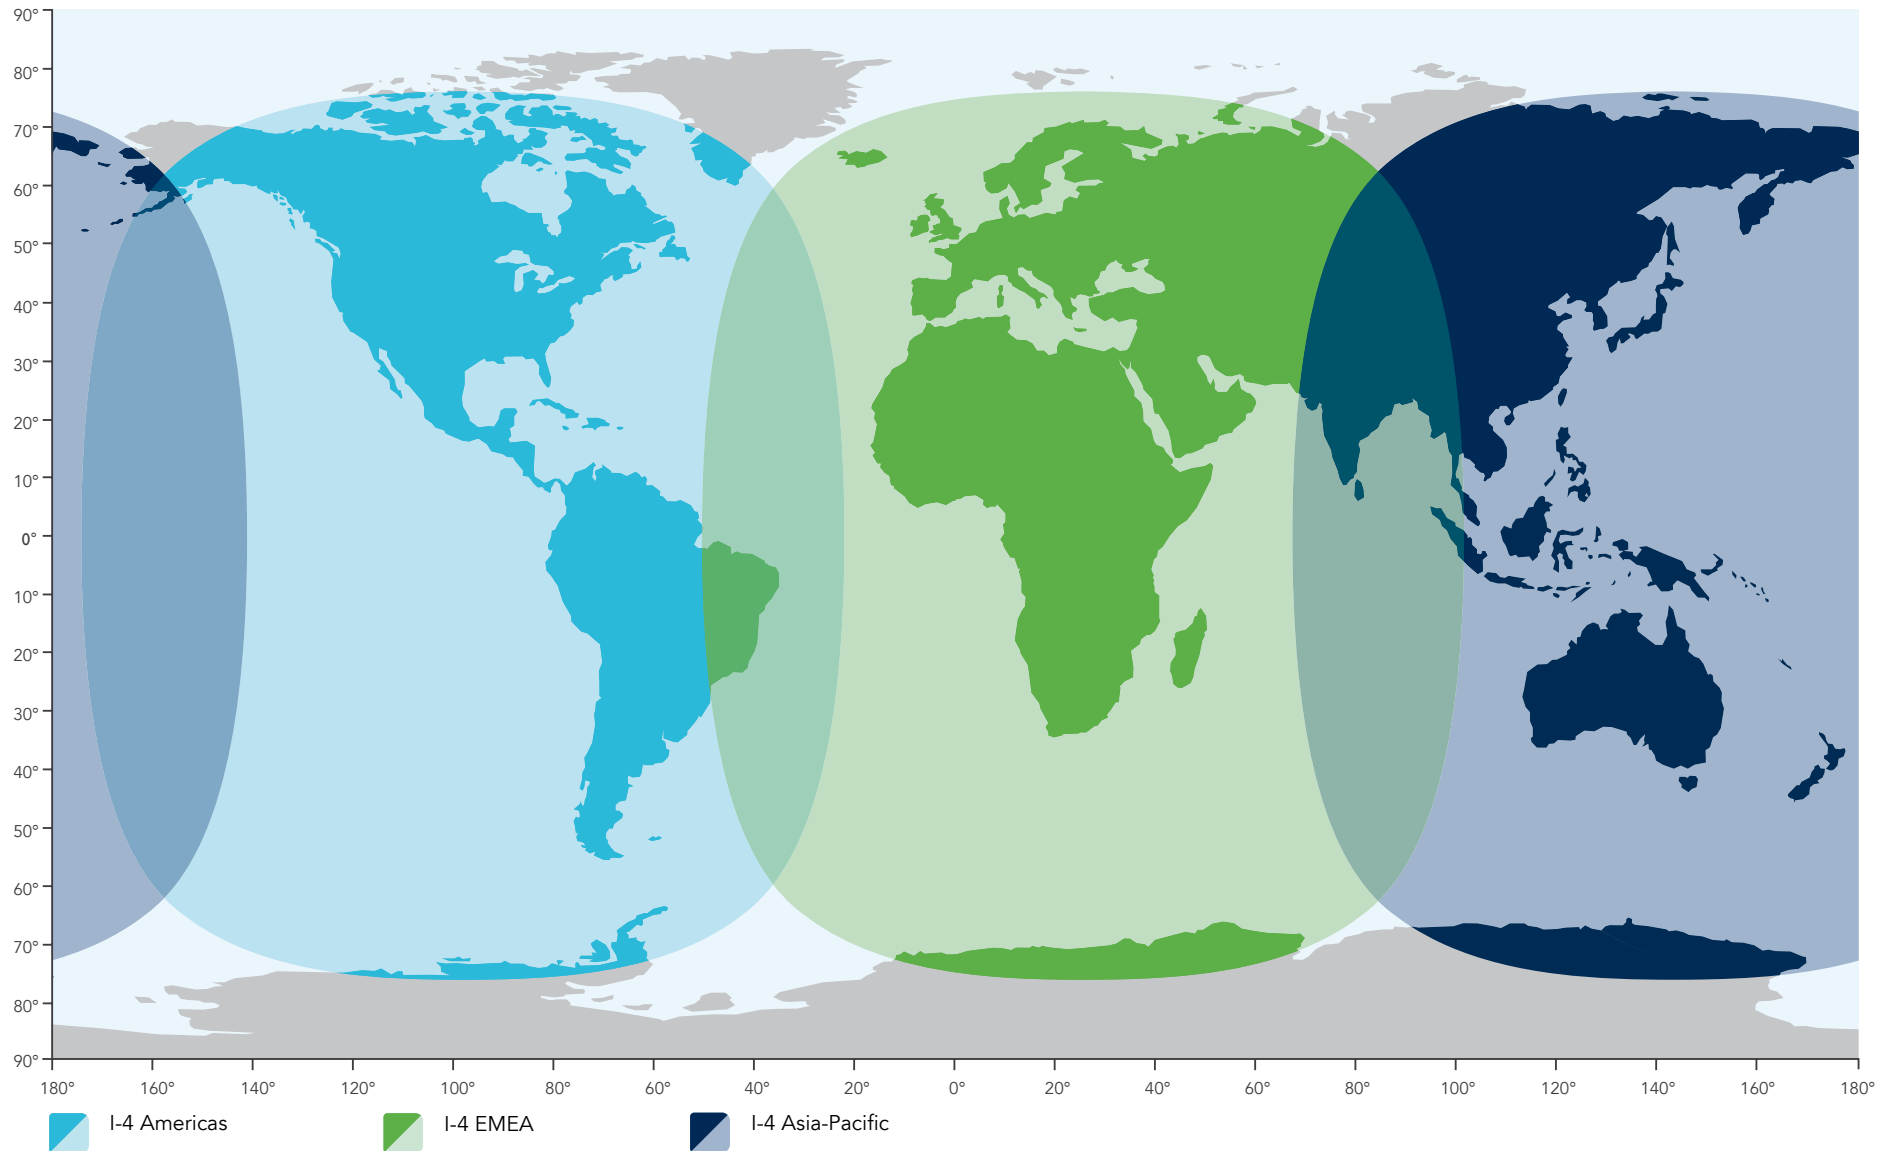

SwiftBroadband coverage post satellite repositioning

This map depicts Inmarsat's expectations of coverage post repositioning of its I-4 satellites. This map does not represent a guarantee of service. The availability of service at the edge of coverage areas fluctuates depending on various conditions.